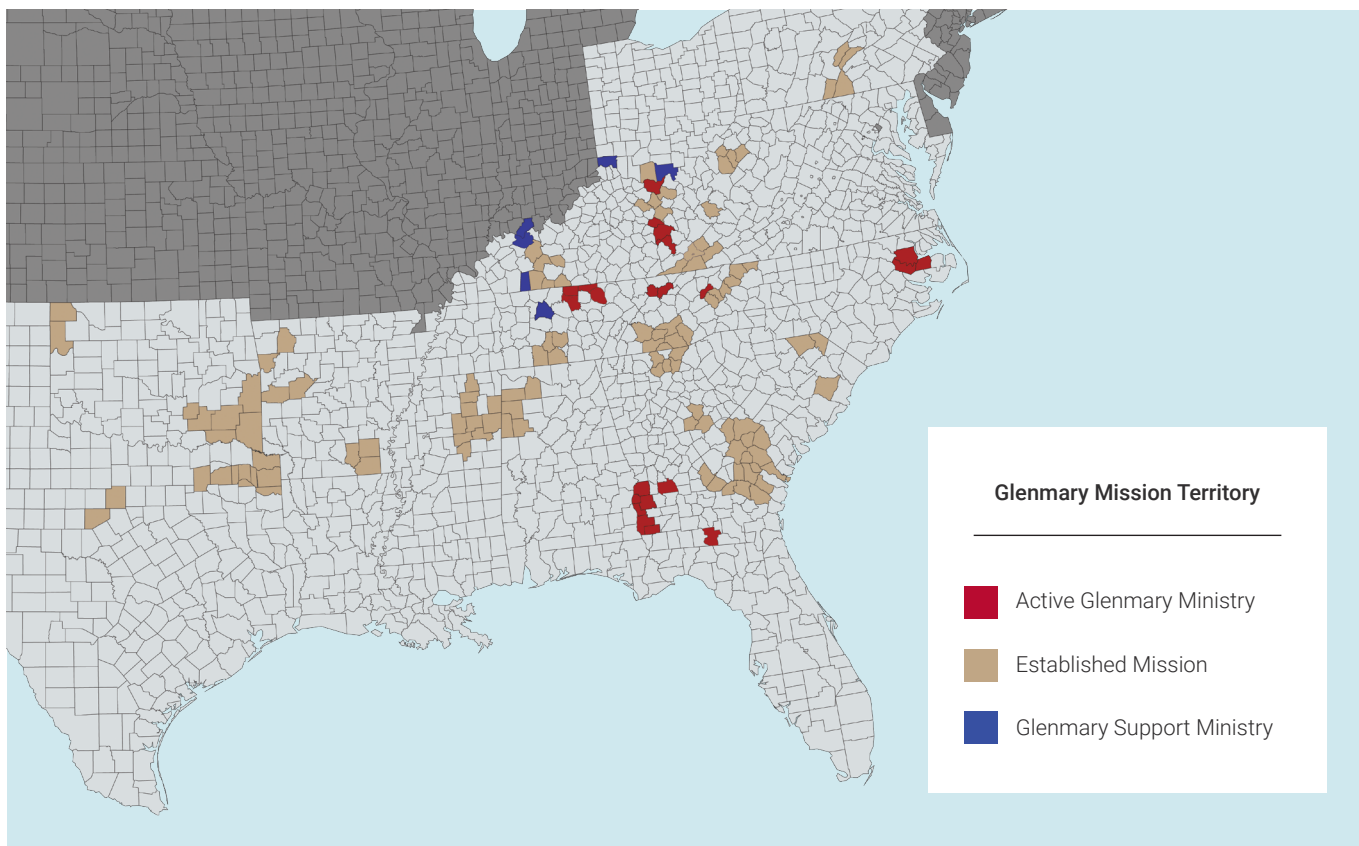

- **Trousdale County**
  Glenmary Residence and
  House of Formation
  Br. Larry Johnson

- **Unicoi County**
  St. Michael the Archangel
  Church, Erwin
  Fr. Kenn Wandera, Pastor
  Fr. Tom Charters,
  Associate Pastor
  Lorena Reynoso, Director
  of Religious Education
  Br. Tom Sheehy

- **Union County**
  St. Teresa of Kalkata Church,
  Maynardville
  Fr. Neil Pezzulo, Pastor
  Dcn. Larry Rossini
  Fr. Les Schmidt
  Br. Joe Steen

Texas

Bowie County
St. Mary of Cenacle,
New Boston

Camp County
Holy Cross, Pittsburg

Cass County
St. Catherine, Atlanta

Eastland County
St. Rita, Ranger

Franklin County
Sacred Heart, Mount Vernon

Hopkins County
St. James, Sulphur Springs

Hunt County
St. Joseph, Commerce

Marion County
Immaculate Conception,
Jefferson

Morris County
Our Lady of Fatima,
Daingerfield

Titus County
St. Michael, Mt. Pleasant

Virginia

- **Dickenson County**
  St. Joseph, Clintwood
- **Russell County**
  Good Shepherd, Lebanon
- **Scott County**
  St. Bernard Church, Gate City
  St. Patrick Church, Dungannon

Wise County
Sacred Heart, Big Stone Gap
St. Anthony, Norton
St. Mark, Coeburn
St. Therese, St. Paul

West Virginia

Calhoun County
Prince of Peace, Grantsville

Gilmer County
Good Shepherd, Glenville

Logan County
St. Barbara, Chapmanville
St. Edmund, Man
St. Francis of Assisi, Logan

Roane County
Holy Redeemer, Spencer

Wirt County
St. Elizabeth, Elizabeth

- *Current ministry area during 2022-23 fiscal year; all others former missions*